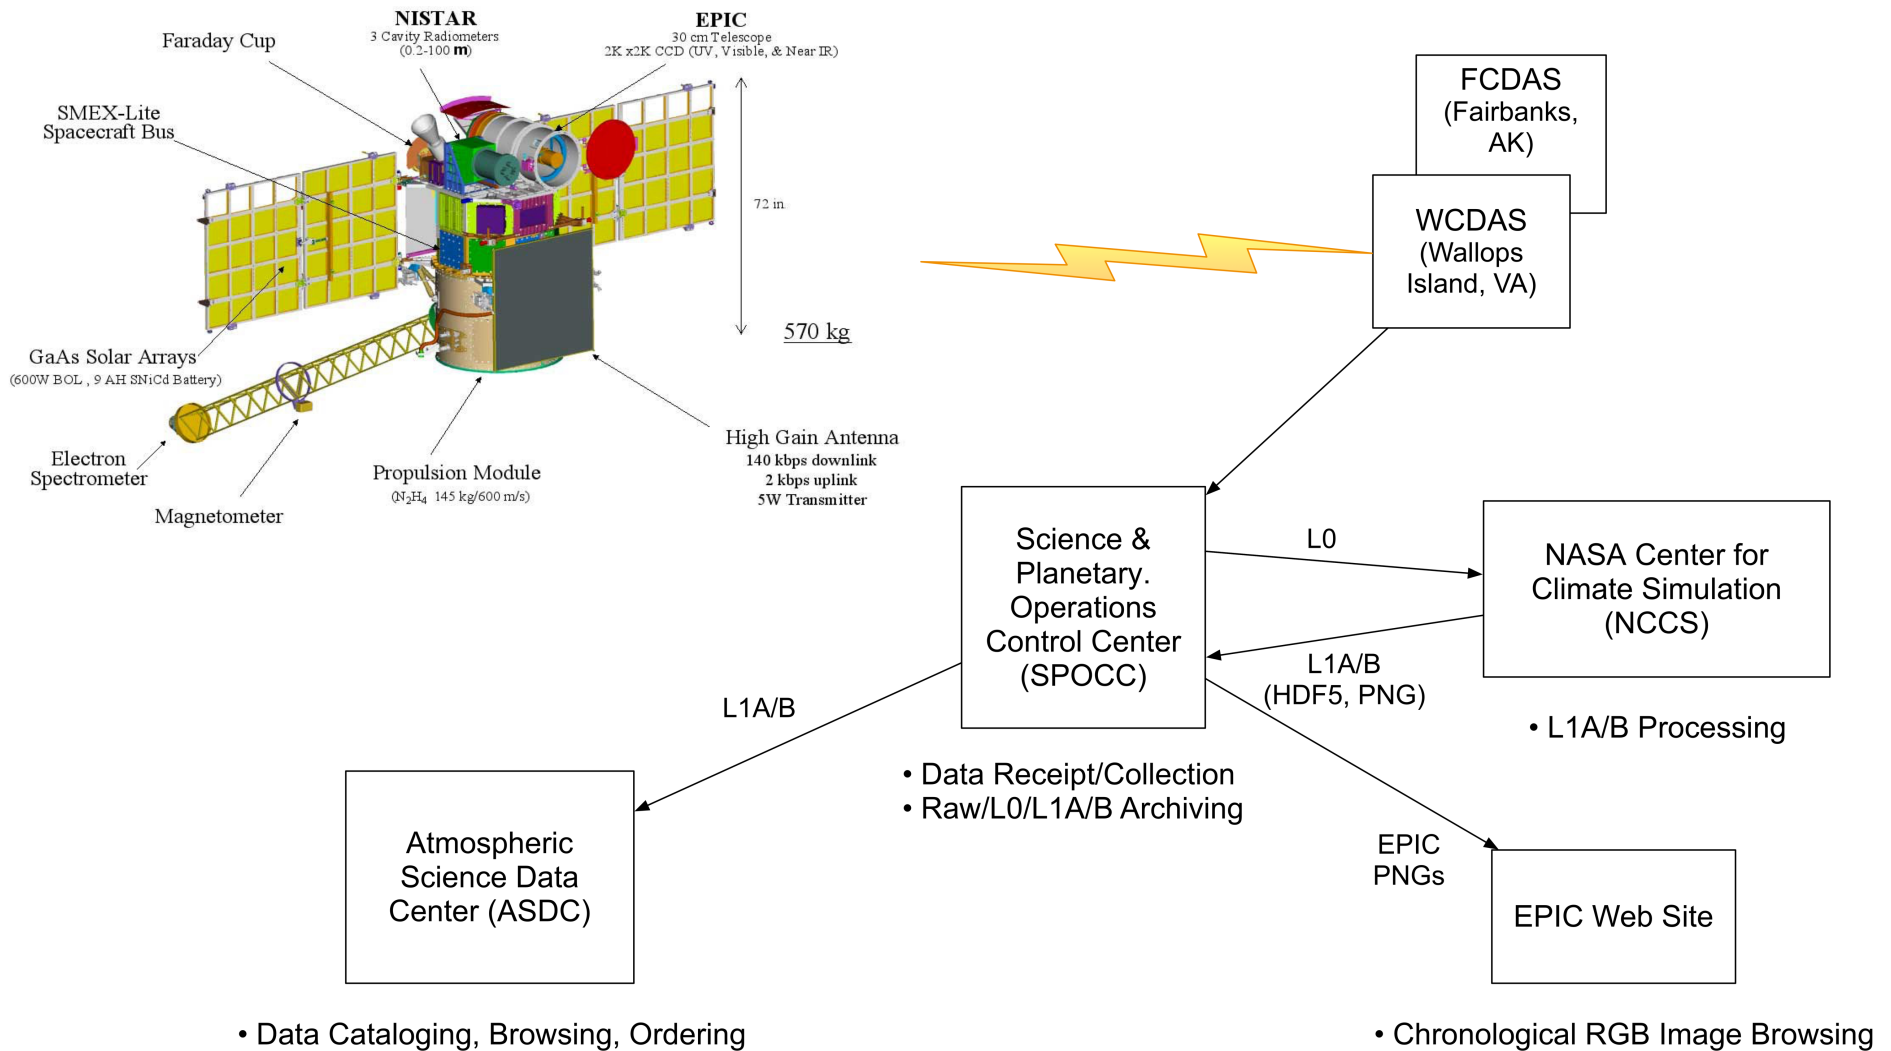

DSOC Functional Overview

<https://eosweb.larc.nasa.gov/project/DSCOVER>